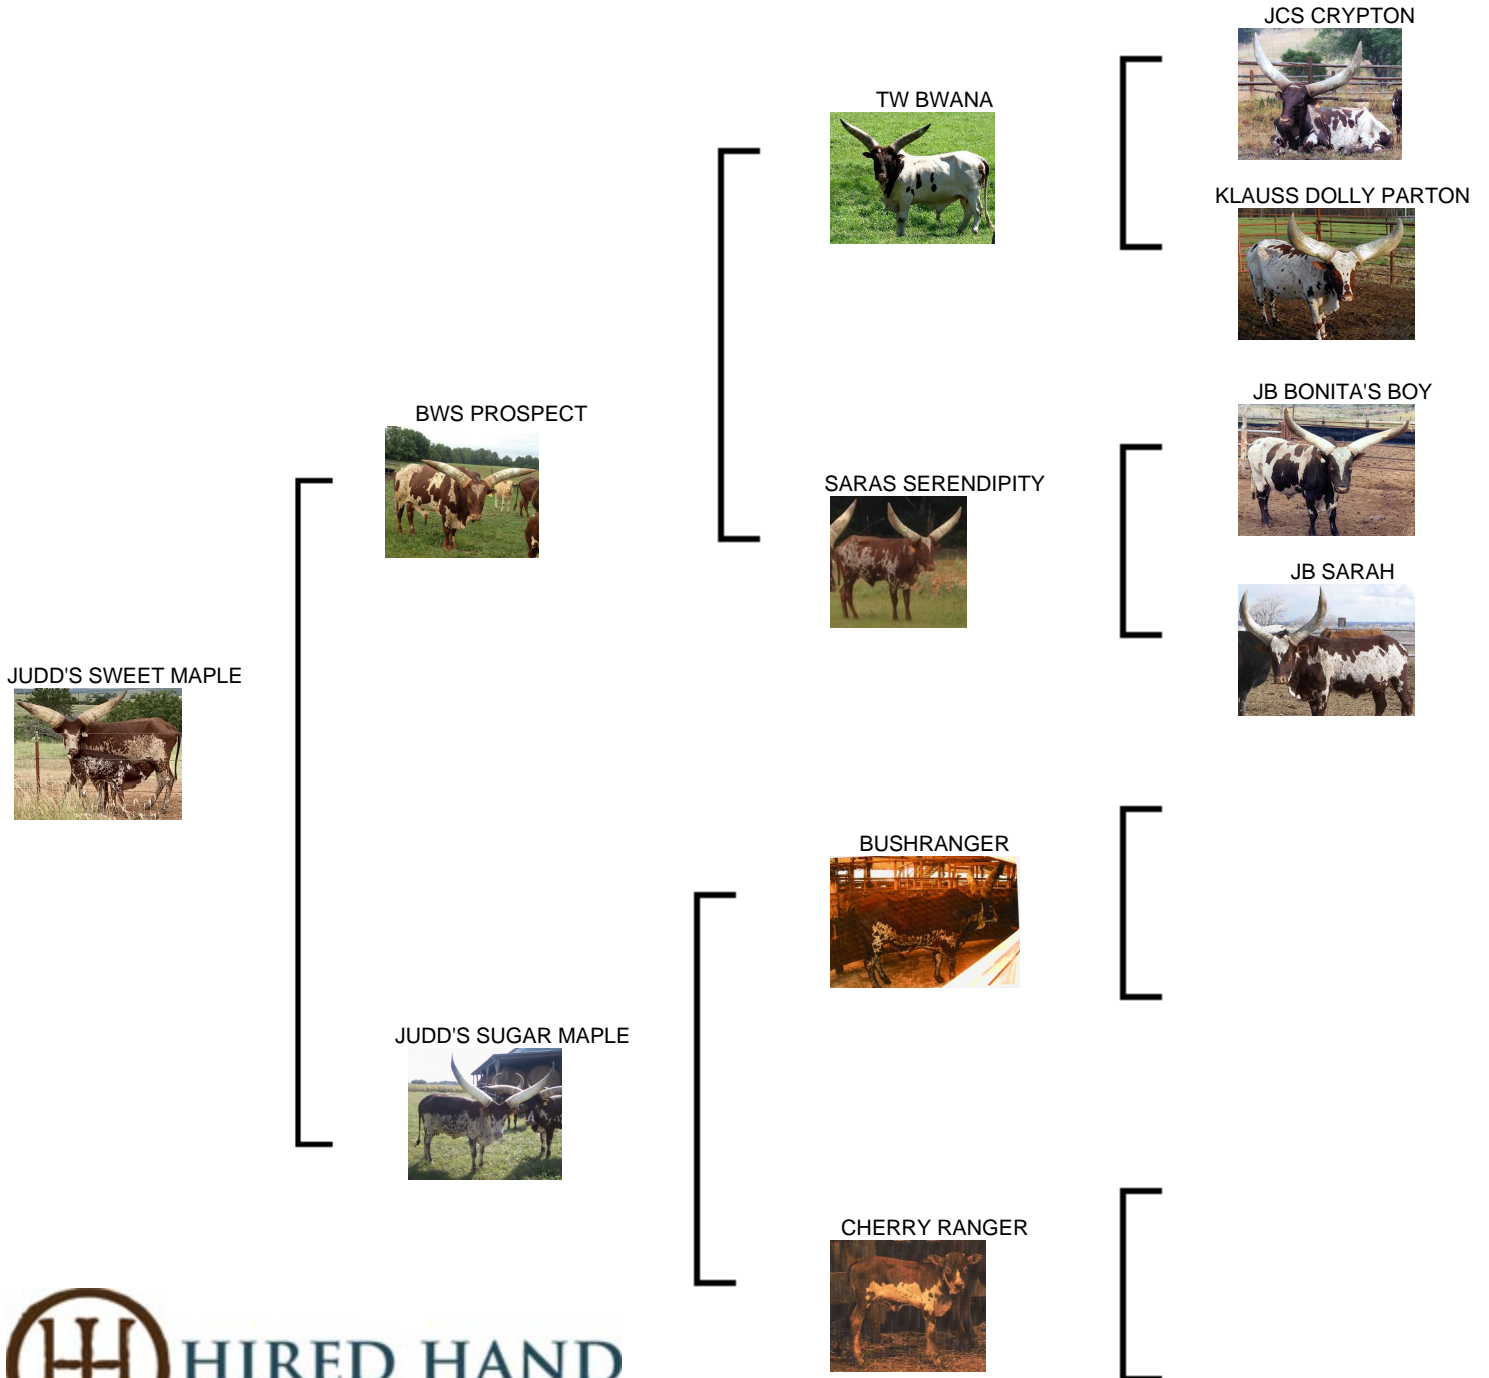

JUDD'S SWEET MAPLE

Date of Birth: 09/20/2013
Registration 1: WWAFP5345
Breeder: Judd's Watusi Farm
Owner: Blake or Miranda Edwards

Deceased

<http://www.hiredhandsoftware.com>