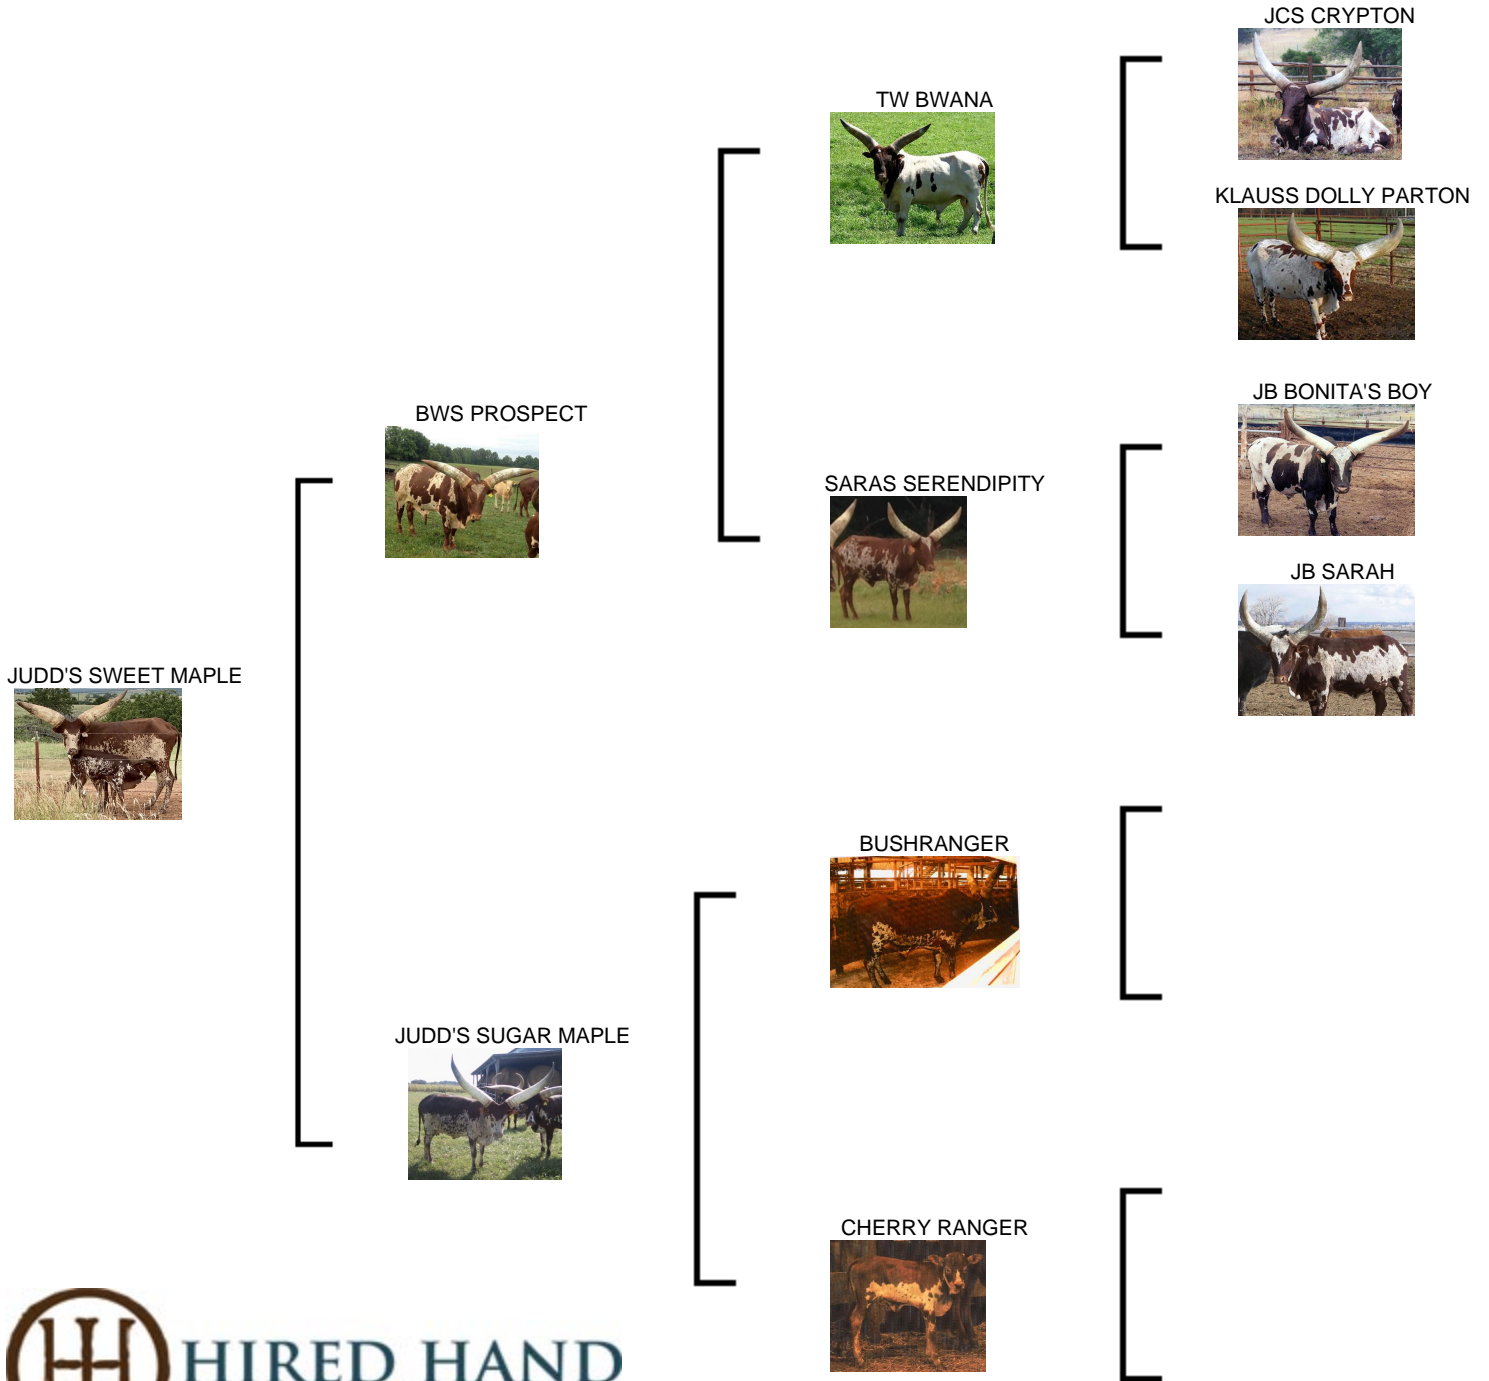

**JUDD'S SWEET MAPLE**

**Date of Birth:** 09/20/2013  
**Registration 1:** WWAFP5345  
**Breeder:** Judd's Watusi Farm  
**Owner:** Blake or Miranda Edwards

Deceased

<http://www.hiredhandsoftware.com>